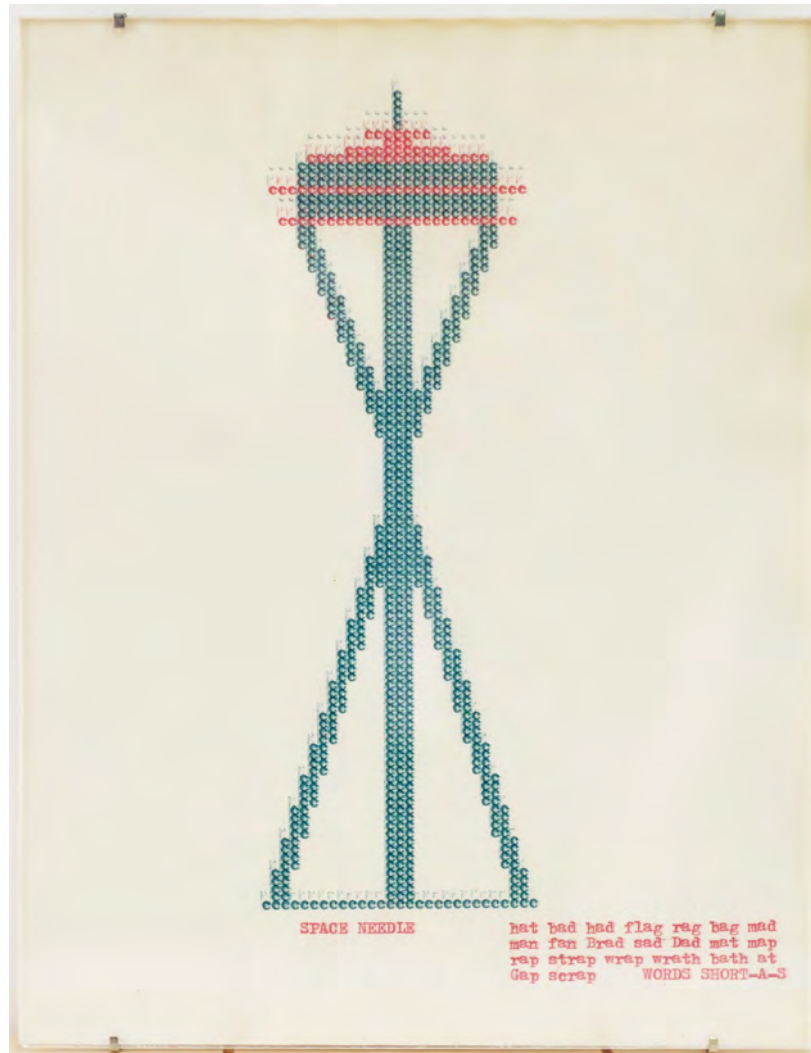

THOMAS SOLOMON ART ADVISORY

Christopher Knowles

Designs and Typing #3

1976

Red and green typewriter ink on paper

11 x 8 1/2 inches