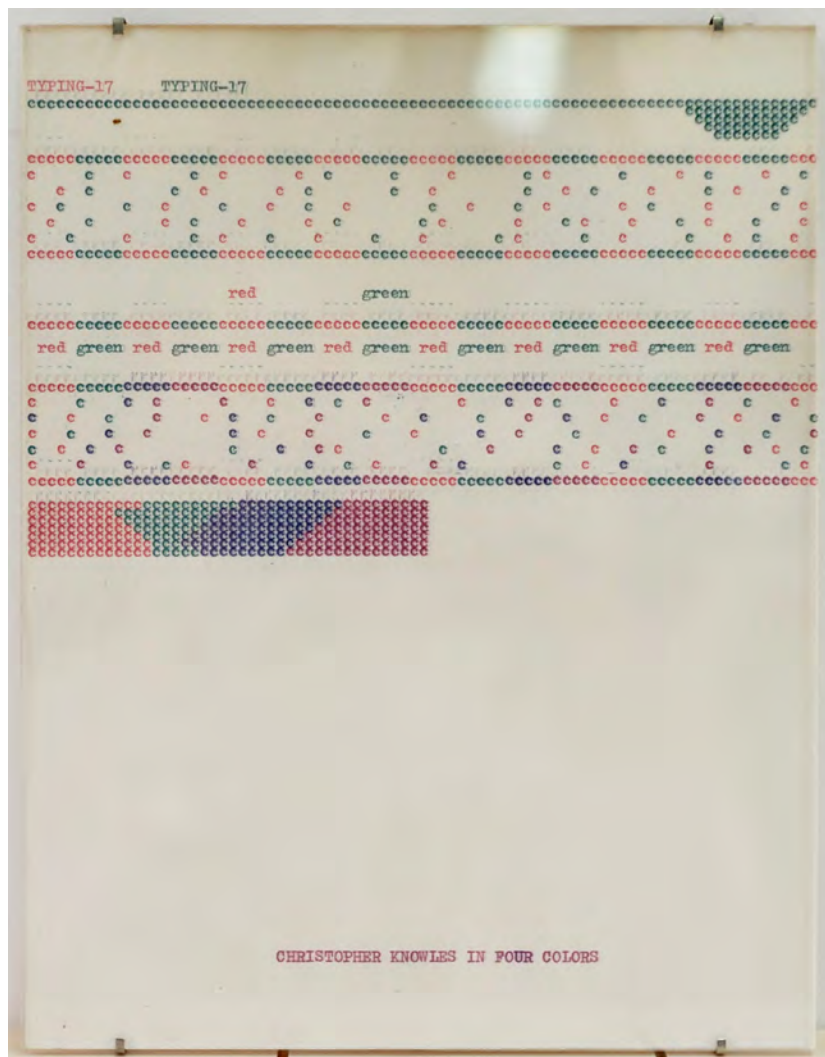

THOMAS SOLOMON ART ADVISORY

Laurie Anderson

White on White a Song in 24/24 Time

1976

Collage on paper 13 1/2 x 10

1/4 inches

THOMAS SOLOMON ART ADVISORY

Laurie Anderson

Red and green typewriter ink on paper

11 X 18 1/2 inches

THOMAS SOLOMON ART ADVISORY

Christopher Knowles
Names, Relationships and Designs
1980
Red and black typewriter ink on paper
50 x 12 inches

THOMAS SOLOMON ART ADVISORY

1976

Red and green typewriter ink on paper

11 x 8 1/2 inches

THOMAS SOLOMON ART ADVISORY

Christopher Knowles

Red, green and black colored typings #17

1976

Red, green and black typewriter ink on paper