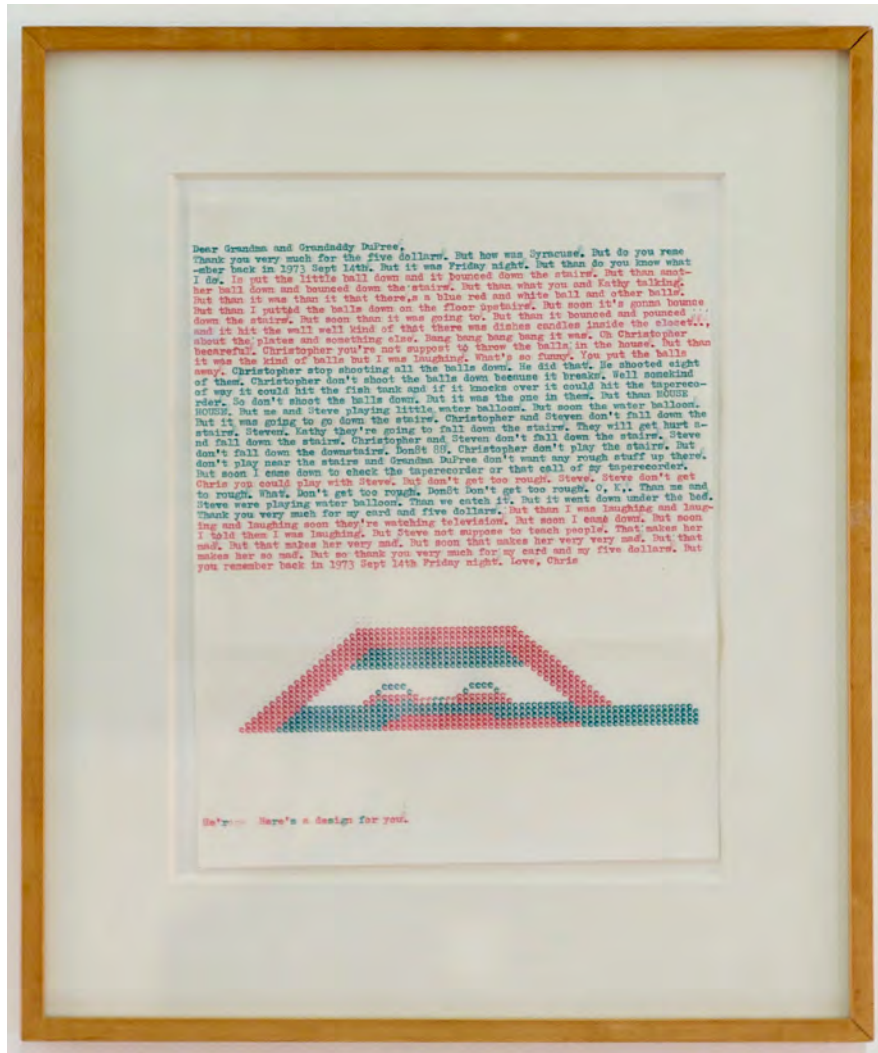

THOMAS SOLOMON ART ADVISORY

Christopher Knowles

Letter to Grandparents

1977

Red and green typewriter ink on paper

11 X 18 1/2 inches