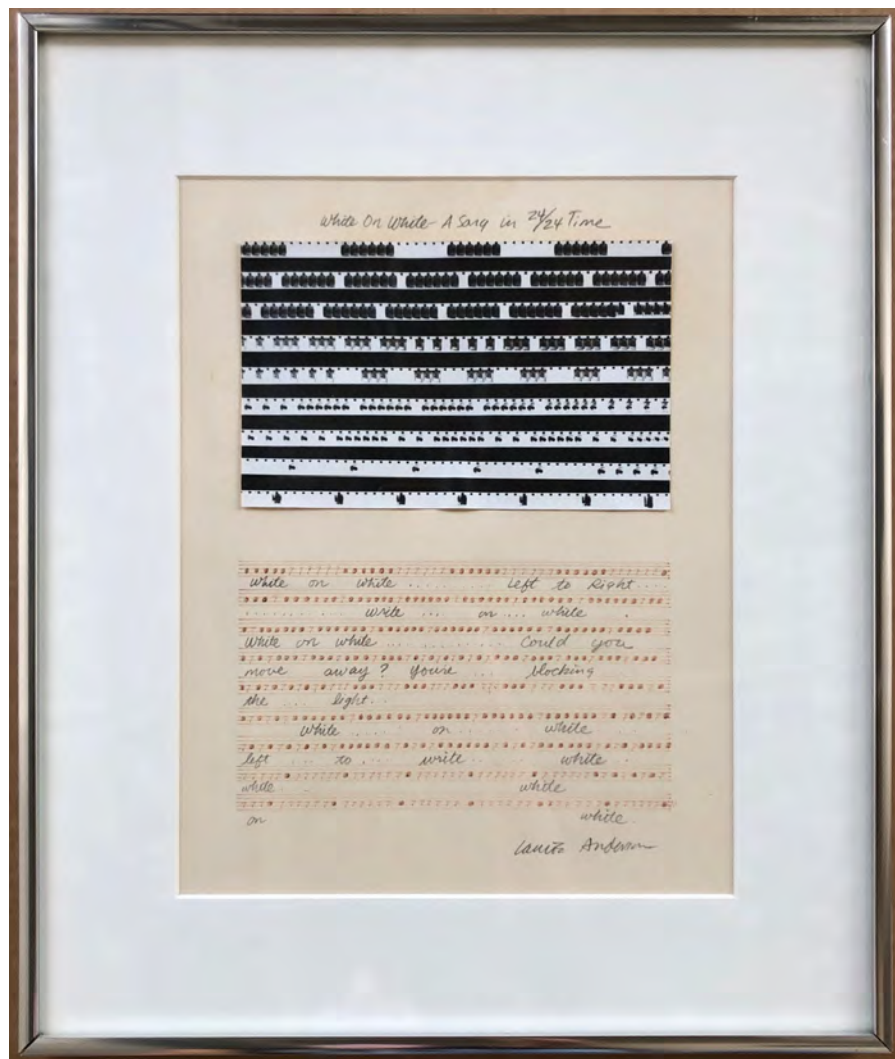

30 x 22 1/4 inches

THOMAS SOLOMON ART ADVISORY

Laurie Anderson

Video Double Rock

1977

Photograph and graphite on paper

30 x 22 1/4 inches

THOMAS SOLOMON ART ADVISORY

Laurie Anderson
Stereo Song for Steven Weed
1977
Photograph and graphite on paper
30 x 22 1/4 inches

THOMAS SOLOMON ART ADVISORY

Laurie Anderson

Converse Song #5

1977

Photo-offset blowup of photo and text

18 x 16 inches (paper); 24 1/2 x 22 1/4 inches (framed)

THOMAS SOLOMON ART ADVISORY

Laurie Anderson

White on White a Song in 24/24 Time

1976

Collage on paper 13 1/2 x 10

1/4 inches

THOMAS SOLOMON ART ADVISORY

Laurie Anderson