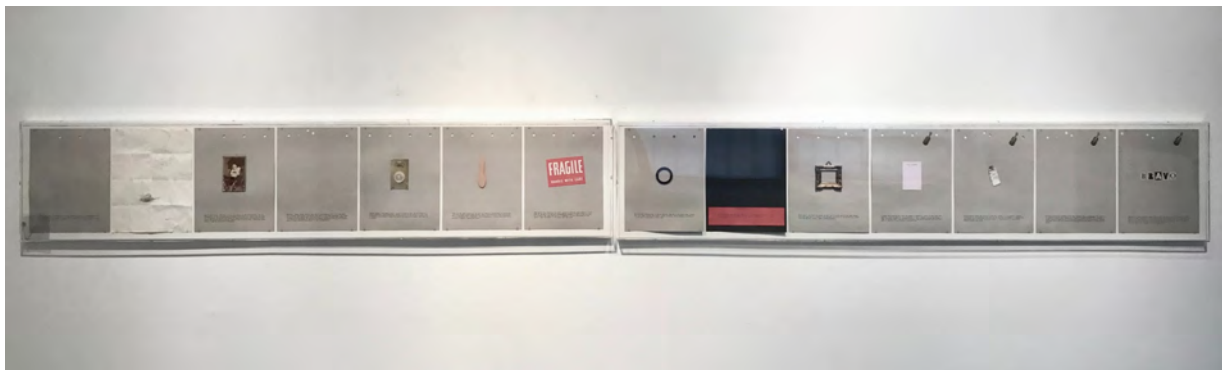

THOMAS SOLOMON ART ADVISORY

Alexis Smith

Stradivarius

1978

Mixed-media collage on paper

12 1/2 x 125 inches