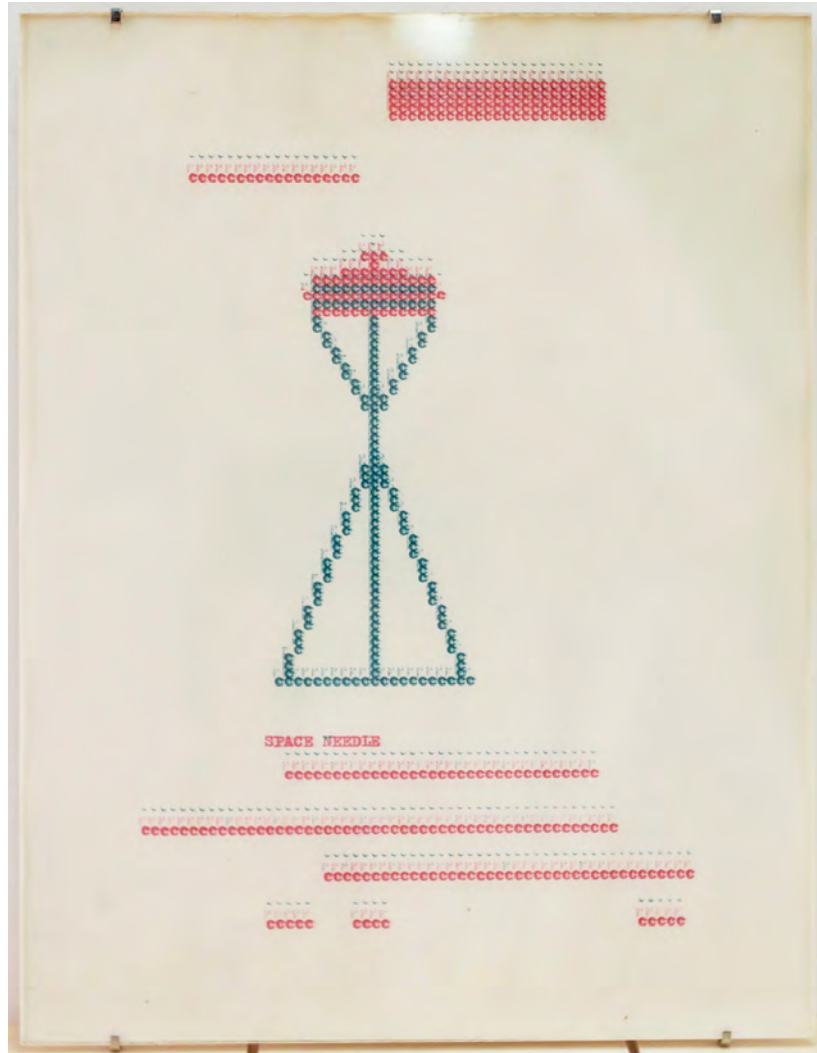

THOMAS SOLOMON ART ADVISORY

Christopher Knowles

Designs and Typing #4

1976

Red and green typewriter ink on paper

11 x 8 1/2 inches