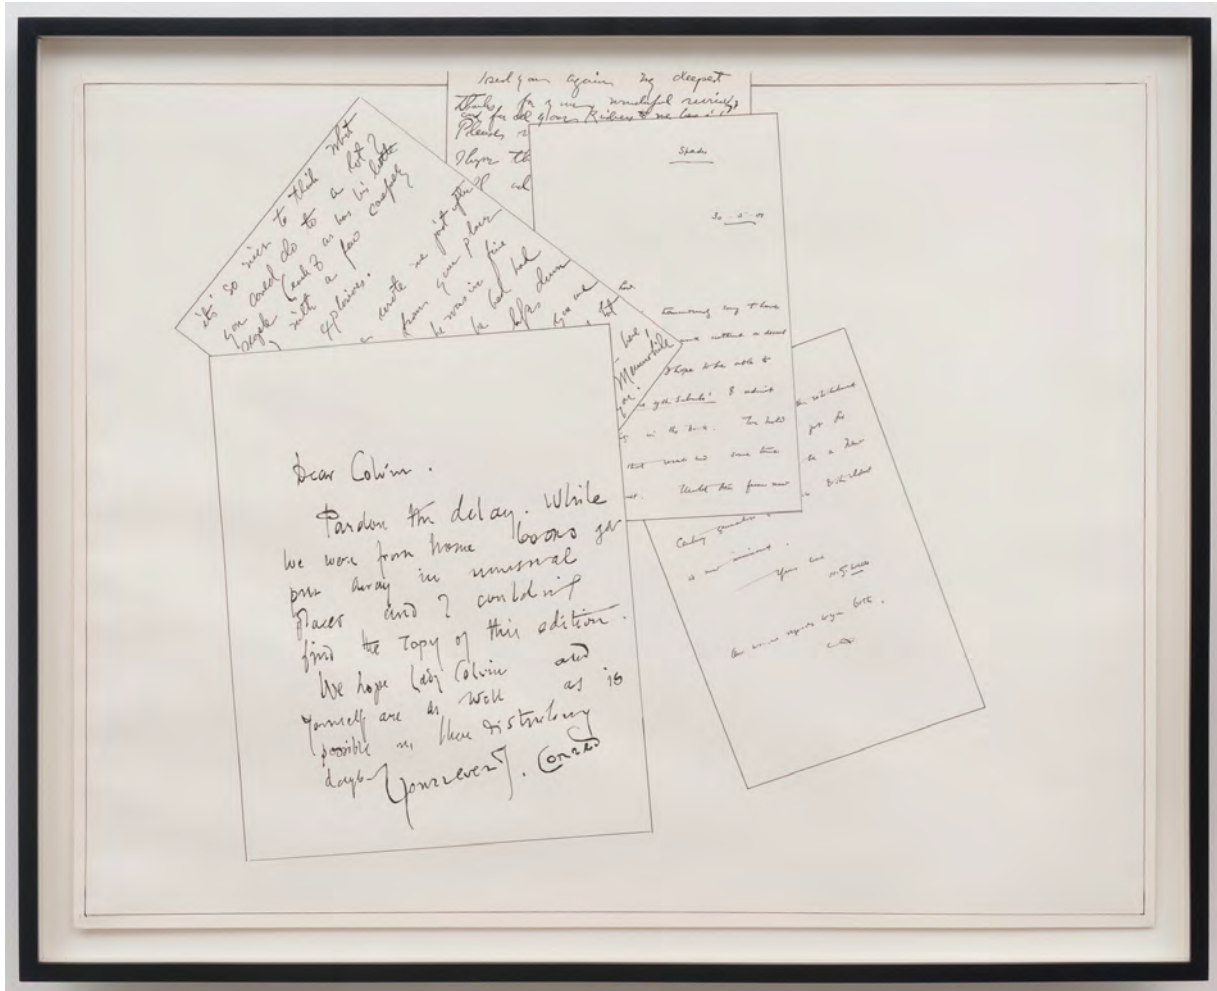

THOMAS SOLOMON ART ADVISORY

Allen Ruppensberg

A Collection of Letters

1972

Ink on paper

22 1/2 x 28 1/2 inches