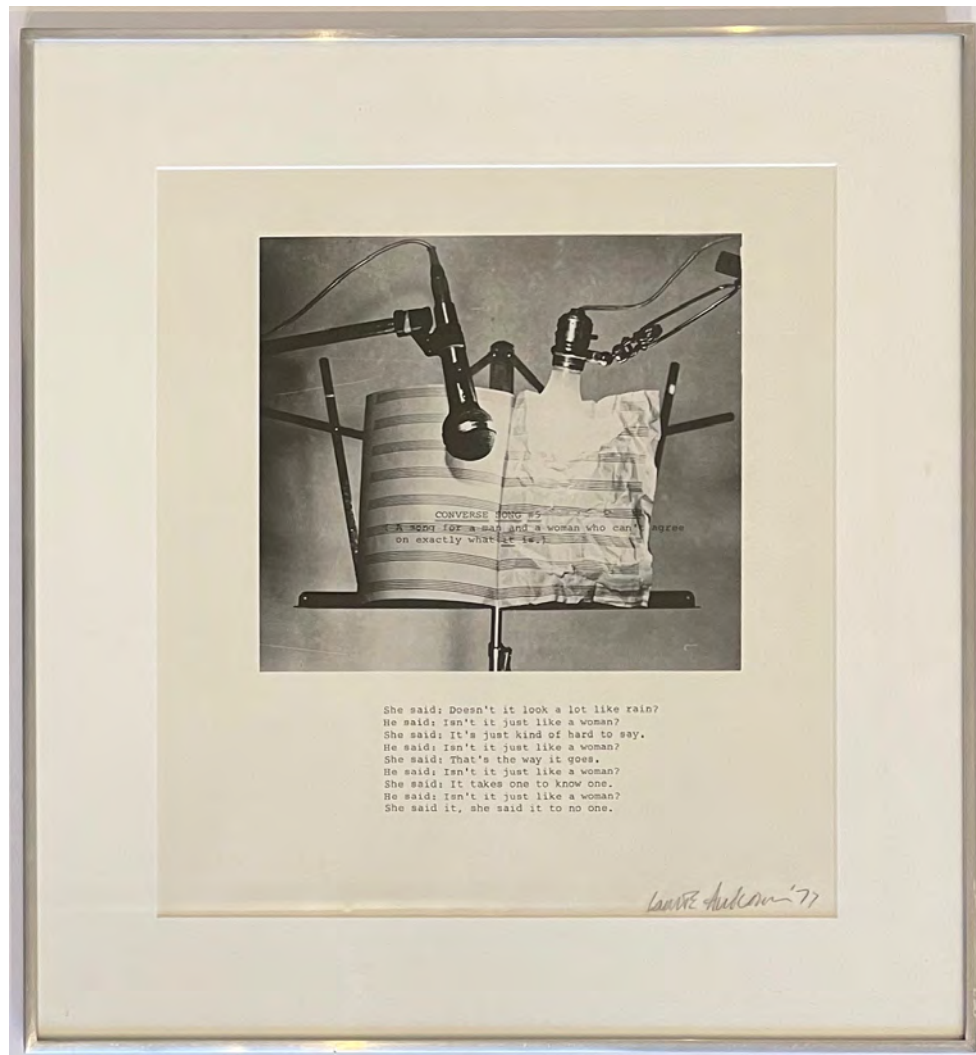

Laurie Anderson
Stereo Song for Steven Weed
1977
Photograph and graphite on paper
30 x 22 1/4 inches

THOMAS SOLOMON ART ADVISORY

Laurie Anderson

Converse Song #5

1977

Photo-offset blowup of photo and text

18 x 16 inches (paper); 24 1/2 x 22 1/4 inches (framed)