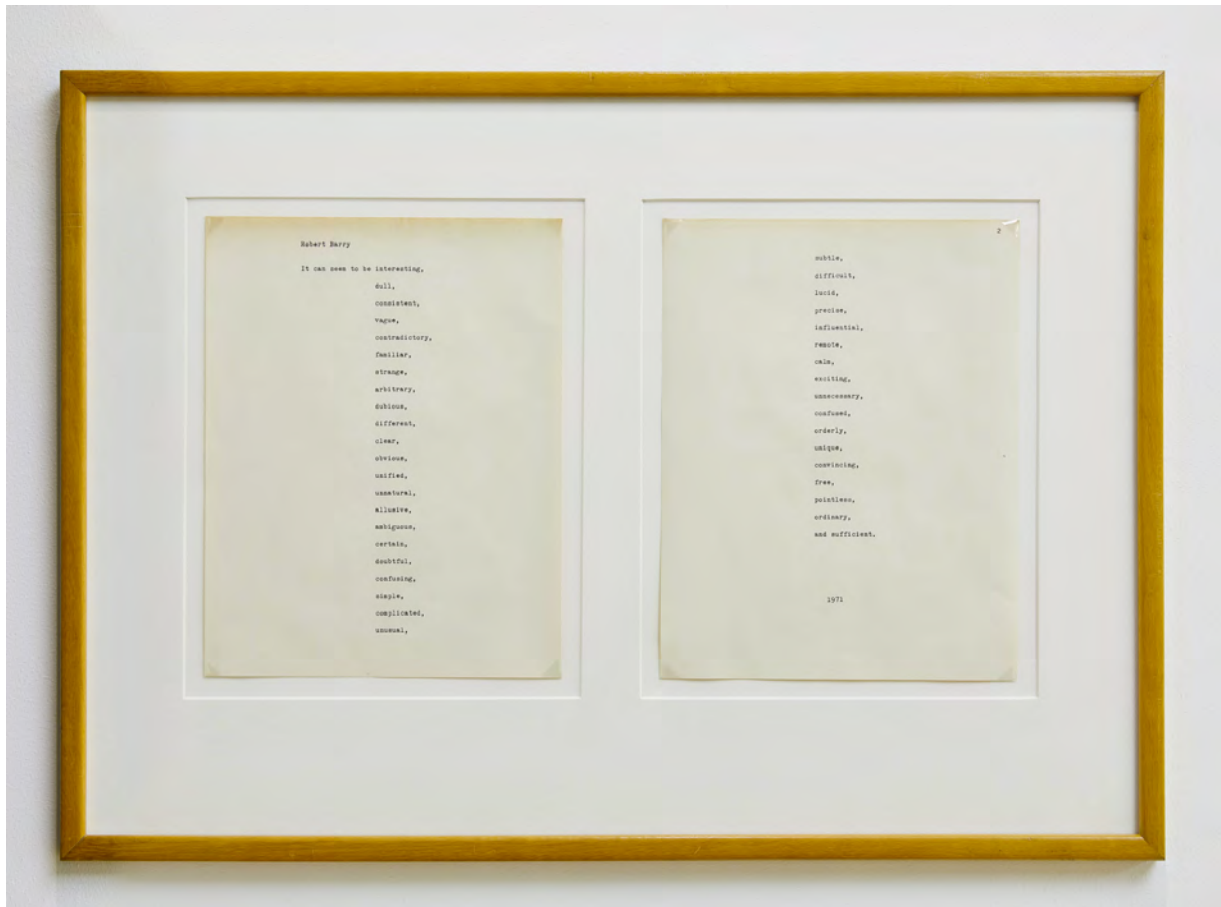

Robert Barry

Untitled

1974

Letterset on vellum

11 x 17 inches; 23 1/2 x 17 1/2 (frame)

THOMAS SOLOMON ART ADVISORY

Robert Barry

It can seem to be interesting