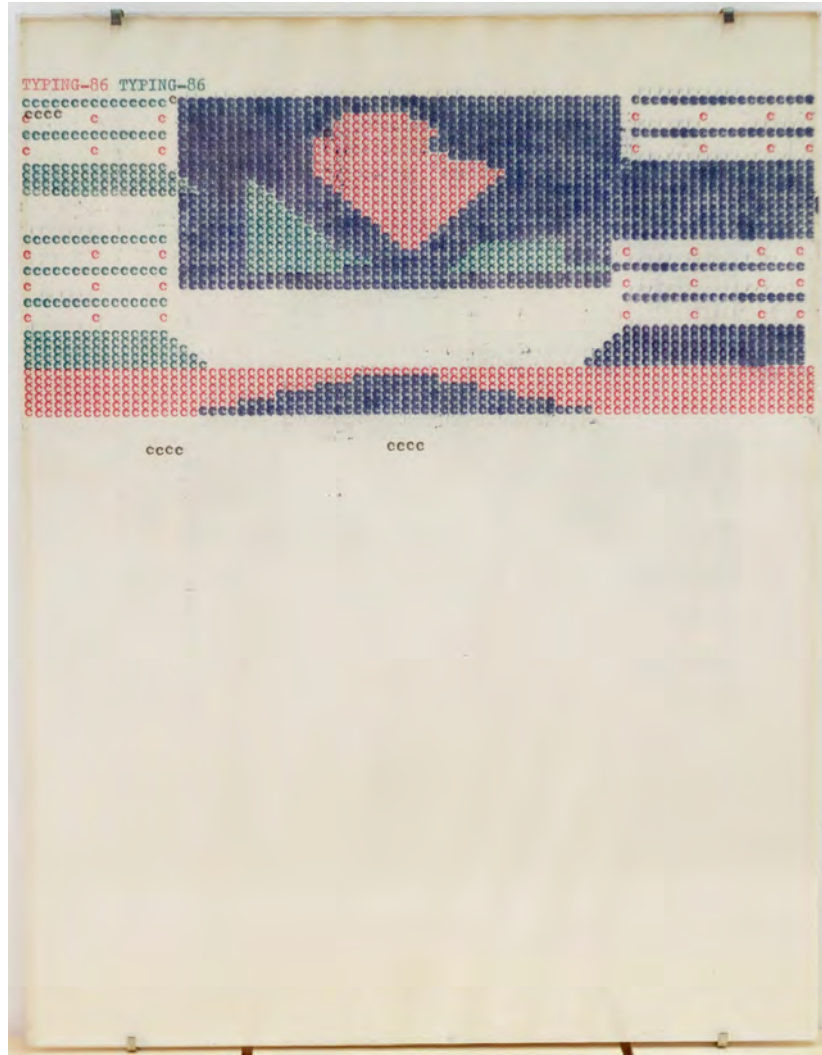

THOMAS SOLOMON ART ADVISORY

Christopher Knowles

Red, Green and Black Colored Typing #86 (on 100 sheets)

1976

Red, green and black typewriter ink on paper

11 x 8 1/2 inches