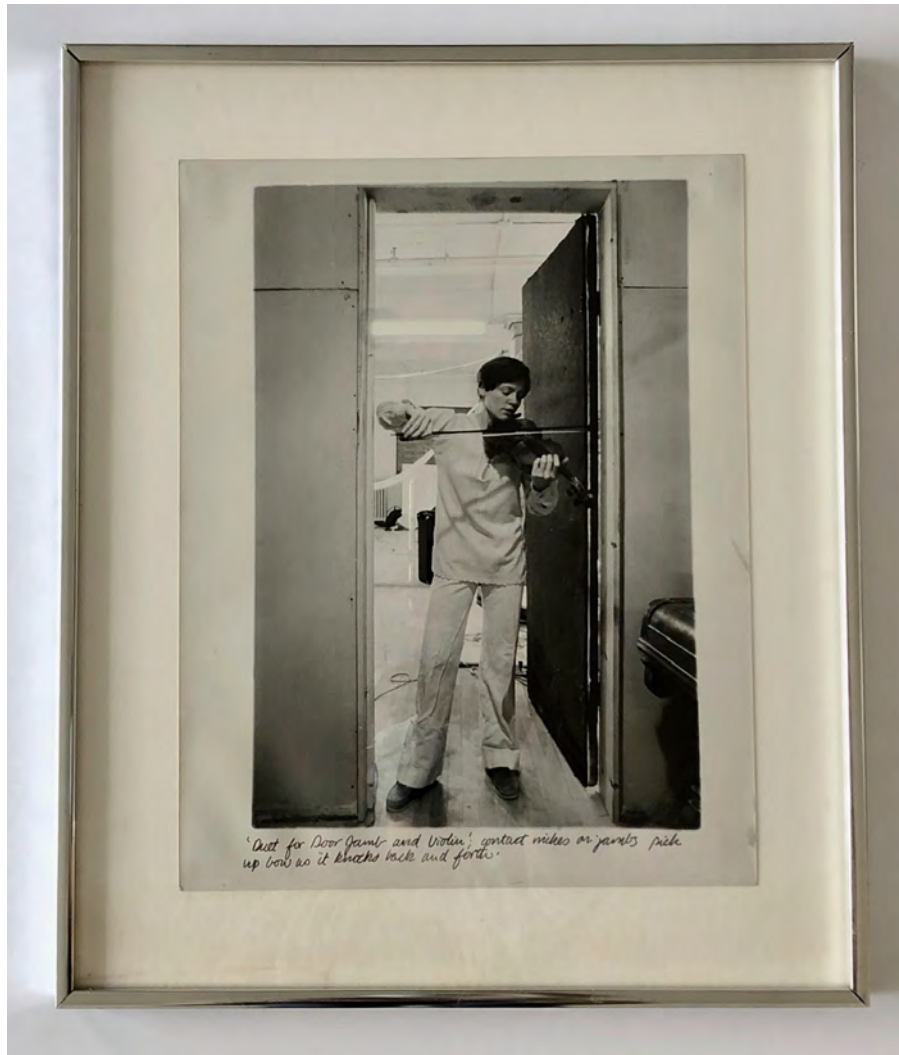

Laurie Anderson

Duet for Door Jamb and Violin

1975

Photograph and ink on paper

14 x 11 inches (paper); 18 1/4 x 15 1/4 inches (framed)